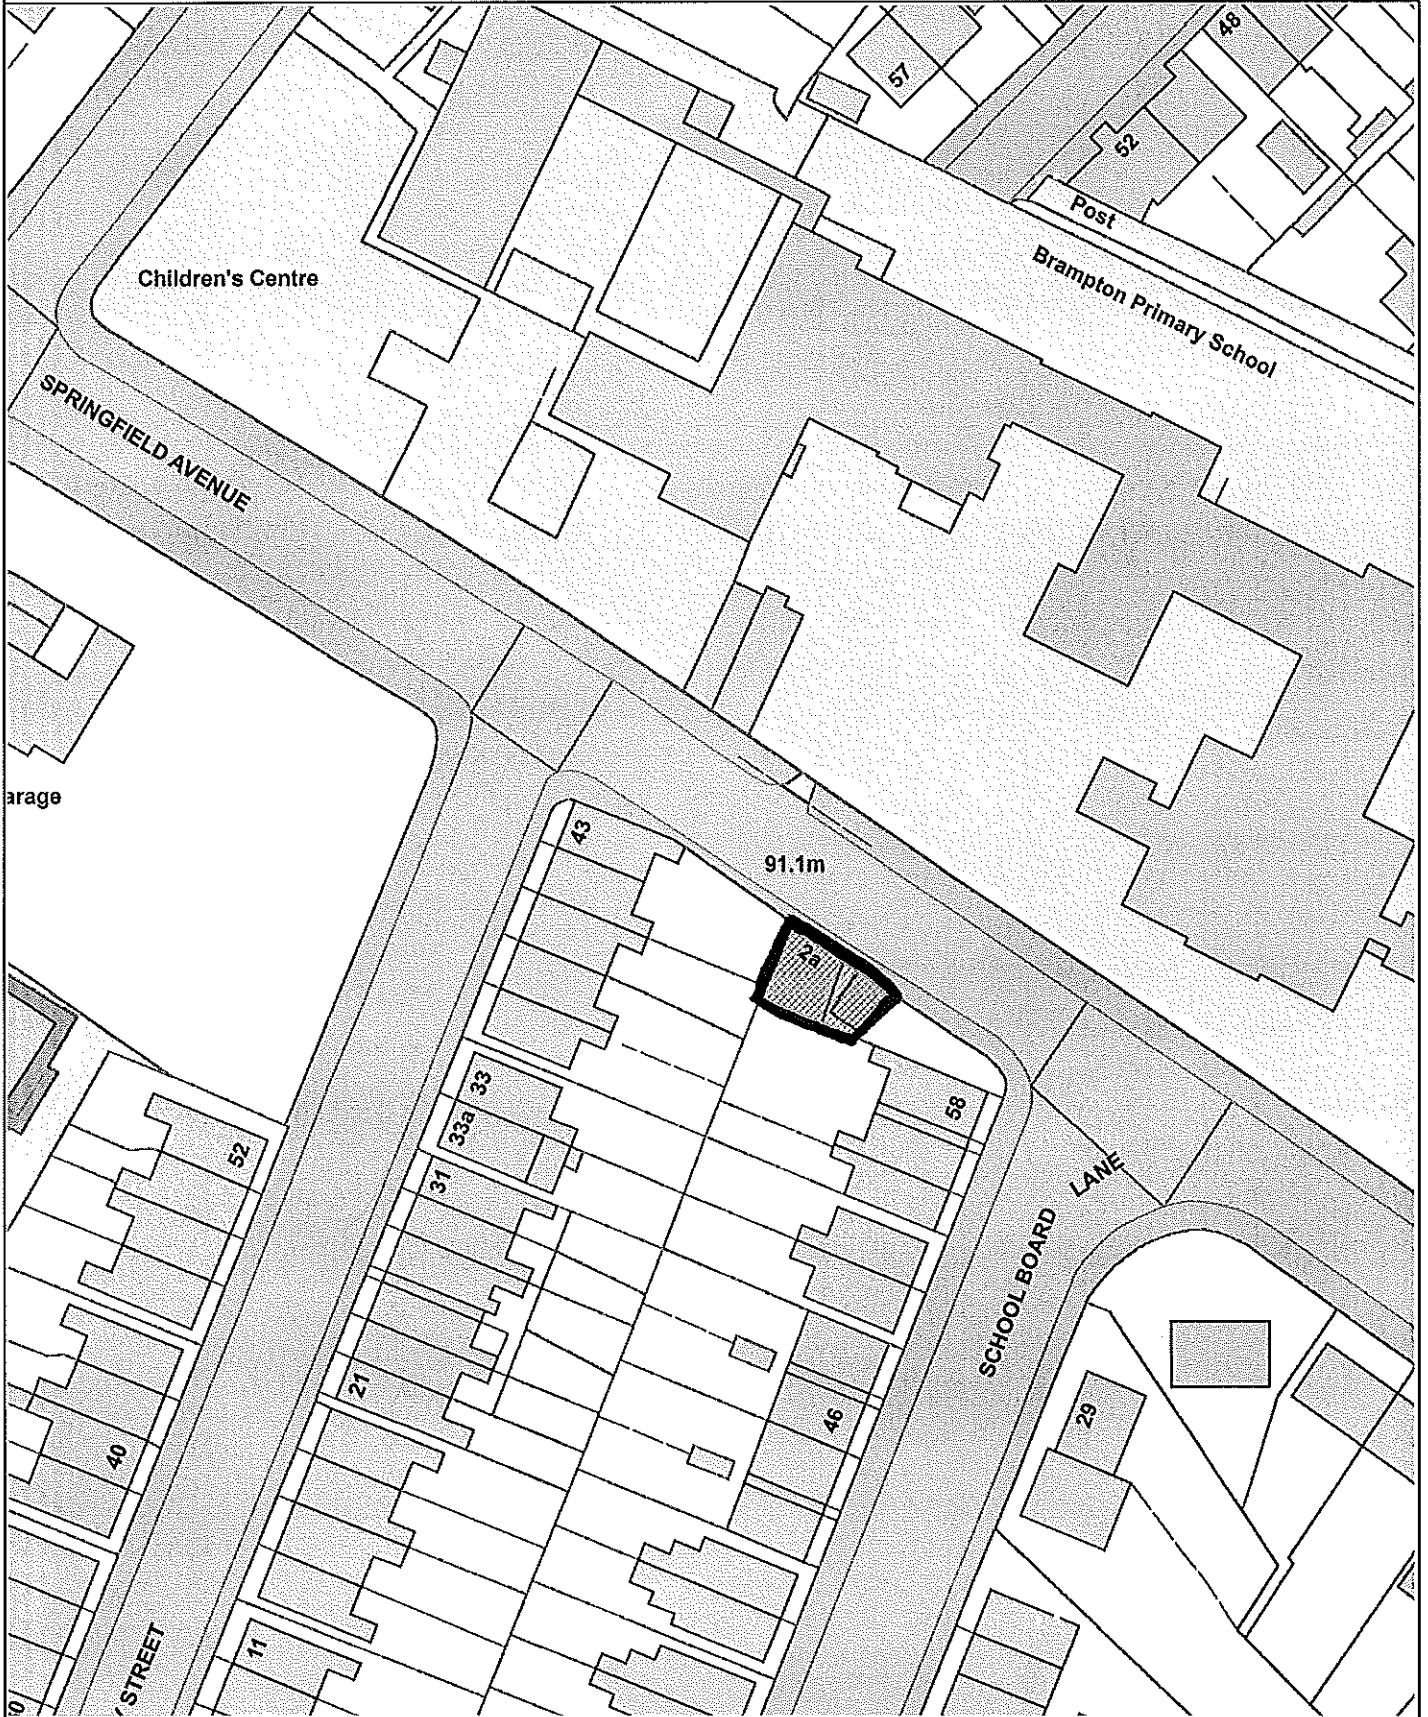

# PLAN - CHE/17/00758/COU - 2A Springfield Ave

**CHESTERFIELD**  
BOROUGH COUNCIL

Reproduced from the Ordnance Survey map with the permission of the Controller of Her Majesty's Stationery Office © Crown Copyright 2012.